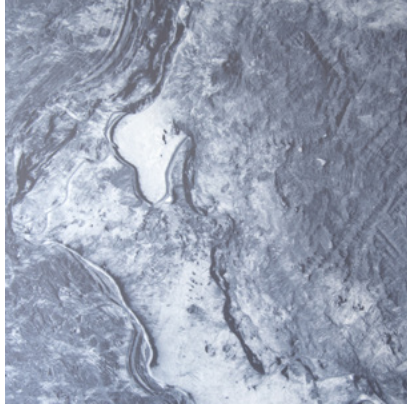

Calico

TERRA

Tear Sheet

Terra is inspired by the metaphysical qualities of lead.

AETHER

ALUM

ASTRA

COMET

ELEMENT

MATTER

NITRE

Terra Comet

Suitable for residential and some commercial projects

COLOR
Comet

STOCK
Made to order

REPEAT
Non-repeating

DISCLAIMER
Panel maps represent mural artwork only. Reference the physical sample for color and texture.

PANEL WIDTH
26" / 661 mm trimmed

FLAMMABILITY
ASTM E84 Adhered Class A

DETAILS
Custom options available