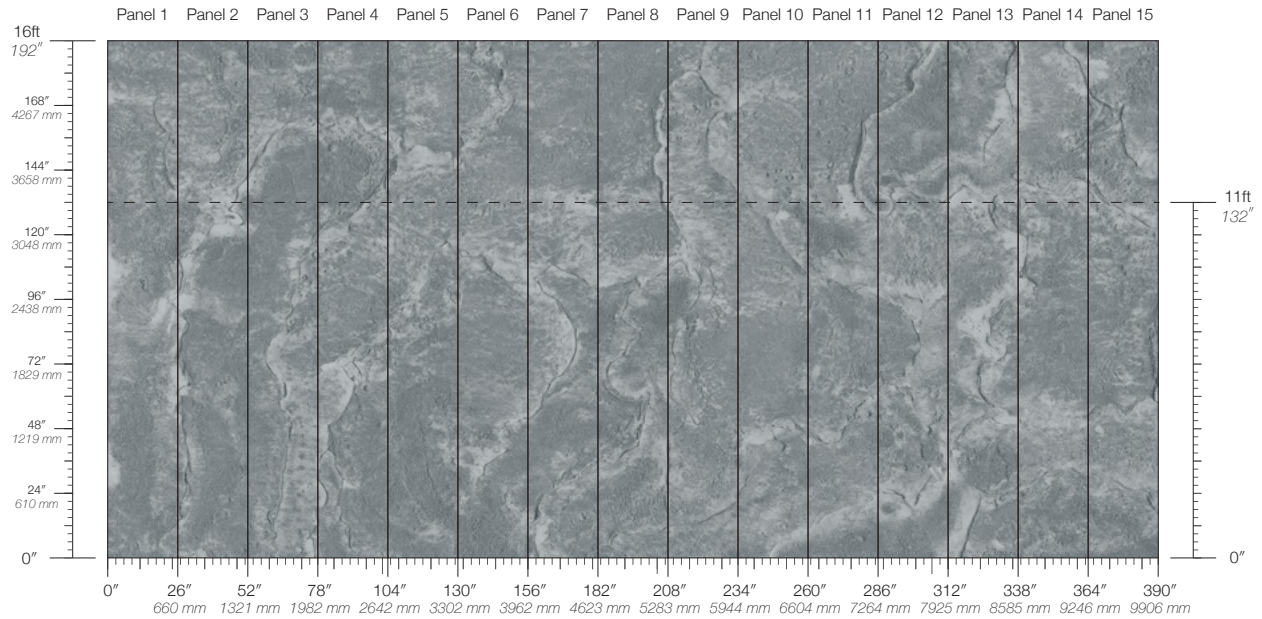

Terra Comet

Suitable for residential and some commercial projects

COLOR
Comet

STOCK
Made to order

REPEAT
Non-repeating

CONTACT
sales@calicowallpaper.com
+1 718 243 1705
57 Lispenard Street
New York, NY 10013 USA

ITEM
3911

MINIMUM
1 panel

LEAD TIME
4 weeks to print

CONTENT
Clay-Coated Paper

MAINTENANCE
Water-based cleanser

ORIGIN
USA

DISCLAIMER
Panel maps represent mural artwork only. Reference the physical sample for color and texture.

PANEL WIDTH
26" / 661 mm trimmed

FLAMMABILITY
ASTM E84 Adhered Class A

DETAILS
Custom options available

PANEL HEIGHT
132" / 3353 mm standard
192" / 4877 mm extended

ENVIRONMENTAL
FSC Certified Content

PRICE
Available upon request