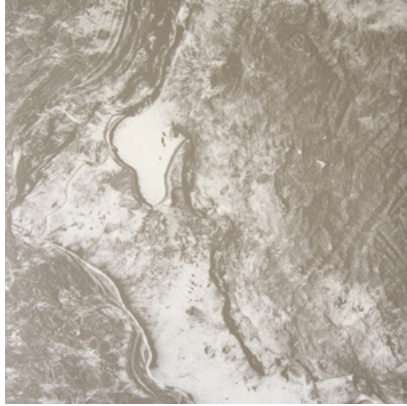

Calico

TERRA

Tear Sheet

Terra is inspired by the metaphysical qualities of lead.

AETHER

ALUM

ASTRA

COMET

ELEMENT

MATTER

NITRE

Terra Comet

Suitable for residential and some commercial projects

COLOR
Comet

STOCK
Made to order

REPEAT
Non-repeating