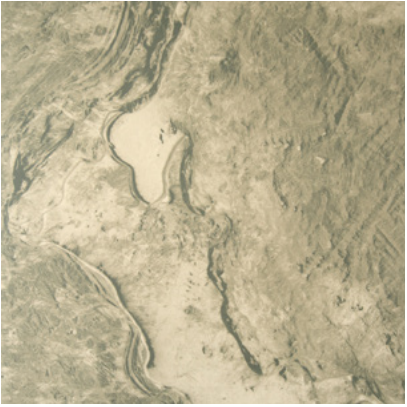

Calico

TERRA

Tear Sheet

Terra is inspired by the metaphysical qualities of lead.

AETHER

ALUM

ASTRA

COMET

ELEMENT

MATTER

NITRE

Terra Comet

Suitable for residential and some commercial projects

COLOR
Comet

STOCK
Made to order

REPEAT
Non-repeating

DISCLAIMER
Panel maps represent mural artwork only. Reference the physical sample for color and texture.

PANEL WIDTH
26" / 661 mm trimmed

FLAMMABILITY
ASTM E84 Adhered Class A

DETAILS
Custom options available