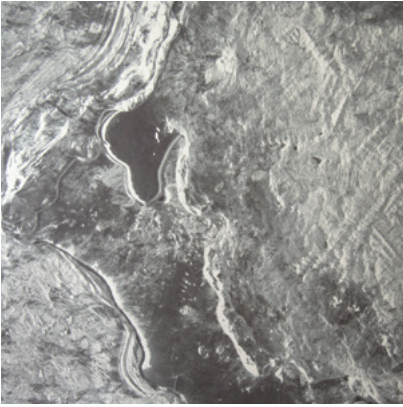

Calico

TERRA

Tear Sheet

Terra is inspired by the metaphysical qualities of lead.

AETHER

ALUM

ASTRA

COMET

ELEMENT

MATTER

NITRE

Terra Comet

Suitable for residential and some commercial projects

COLOR
Comet

STOCK
Made to order

REPEAT
Non-repeating